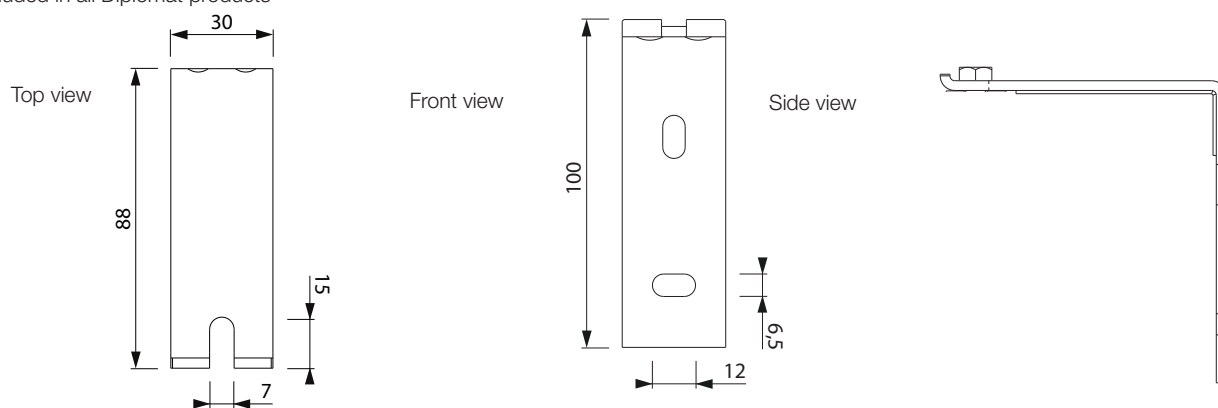

BRACKET DIMENSIONS

Brackets – Wall

Included in all Diplomat products

Brackets – Ceiling

Included in all Diplomat products