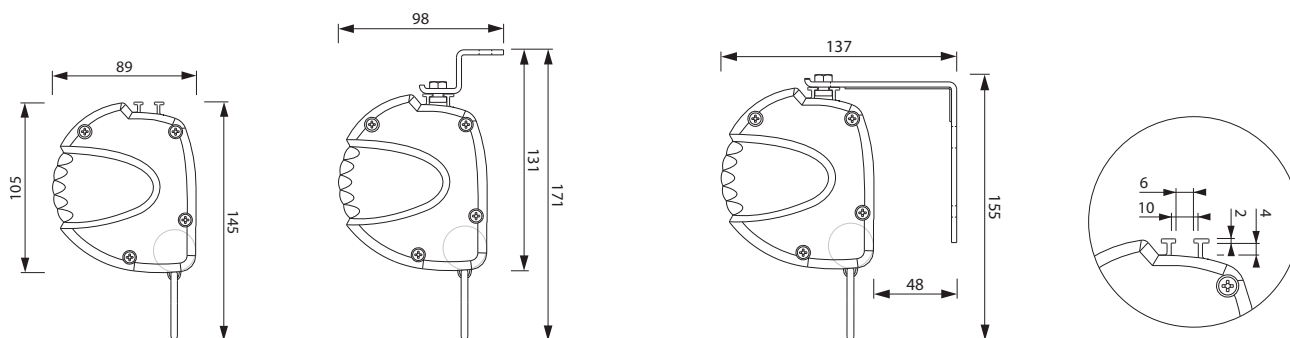

## STANDARD FORMATS

Height > width, with extra height that gives additional flexibility. No black borders.

The screen format is 1:1. No black borders.

The screen has 5 cm wide black borders. The format of the viewing area is 4:3.

The screen has 5 cm wide black borders. The format of the viewing area is 16:10.

The screen has 5 cm wide black borders. The format of the viewing area is 16:9.

## CASE DIMENSIONS

## BRACKET DIMENSIONS