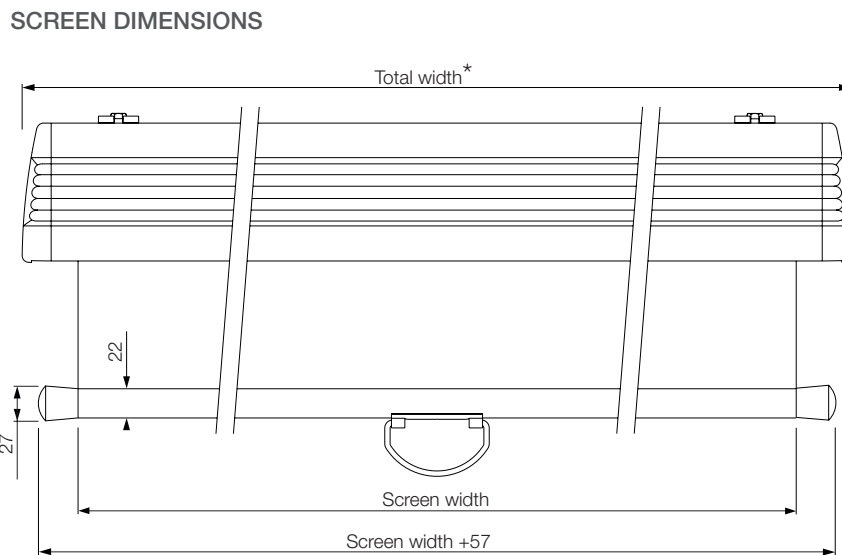

SCREEN DIMENSIONS

*Total width:
Total width (≤ 200 cm screen width) = Screen width +86
Total width (> 200 cm screen width) = Screen width +94

SCREEN SURFACES

Arctiq
Matt white front surface, fibre glass support, black-backed. Gain 1.0

OPTIONS

Soft&Quiet
Retracts the screen surface into the case in a smooth and controlled way.

STANDARD FORMATS

Height > width, with extra height that gives additional flexibility. No black borders.

The screen format is 1:1. No black borders.

The screen has 5 cm wide black borders. The format of the viewing area is 4:3.

The screen has 5 cm wide black borders. The format of the viewing area is 16:10.

The screen has 5 cm wide black borders. The format of the viewing area is 16:9.